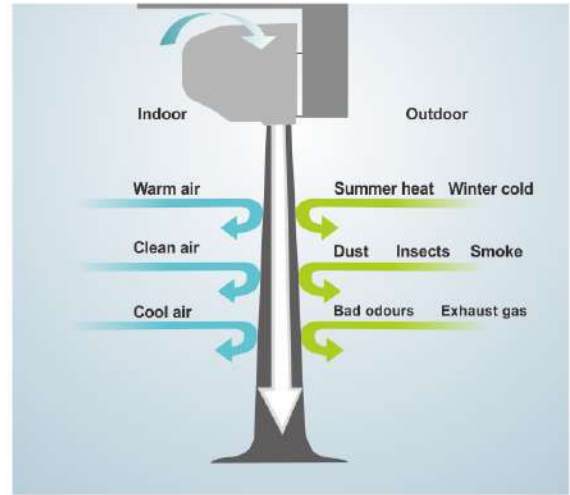

Air Curtain

Keeps the heat out of cool airconditioner interiors
Keeps the cold out of heated environments
Prevents the entrance of dust, odours, fumes and insects
Provides considerable energy savings

Proudly distributed by

Air Curtain

Technical Specifications

SERIES
CMR

SERIES
DD

Aluminum shell

Remote control

Wind guide design

Peaceful design